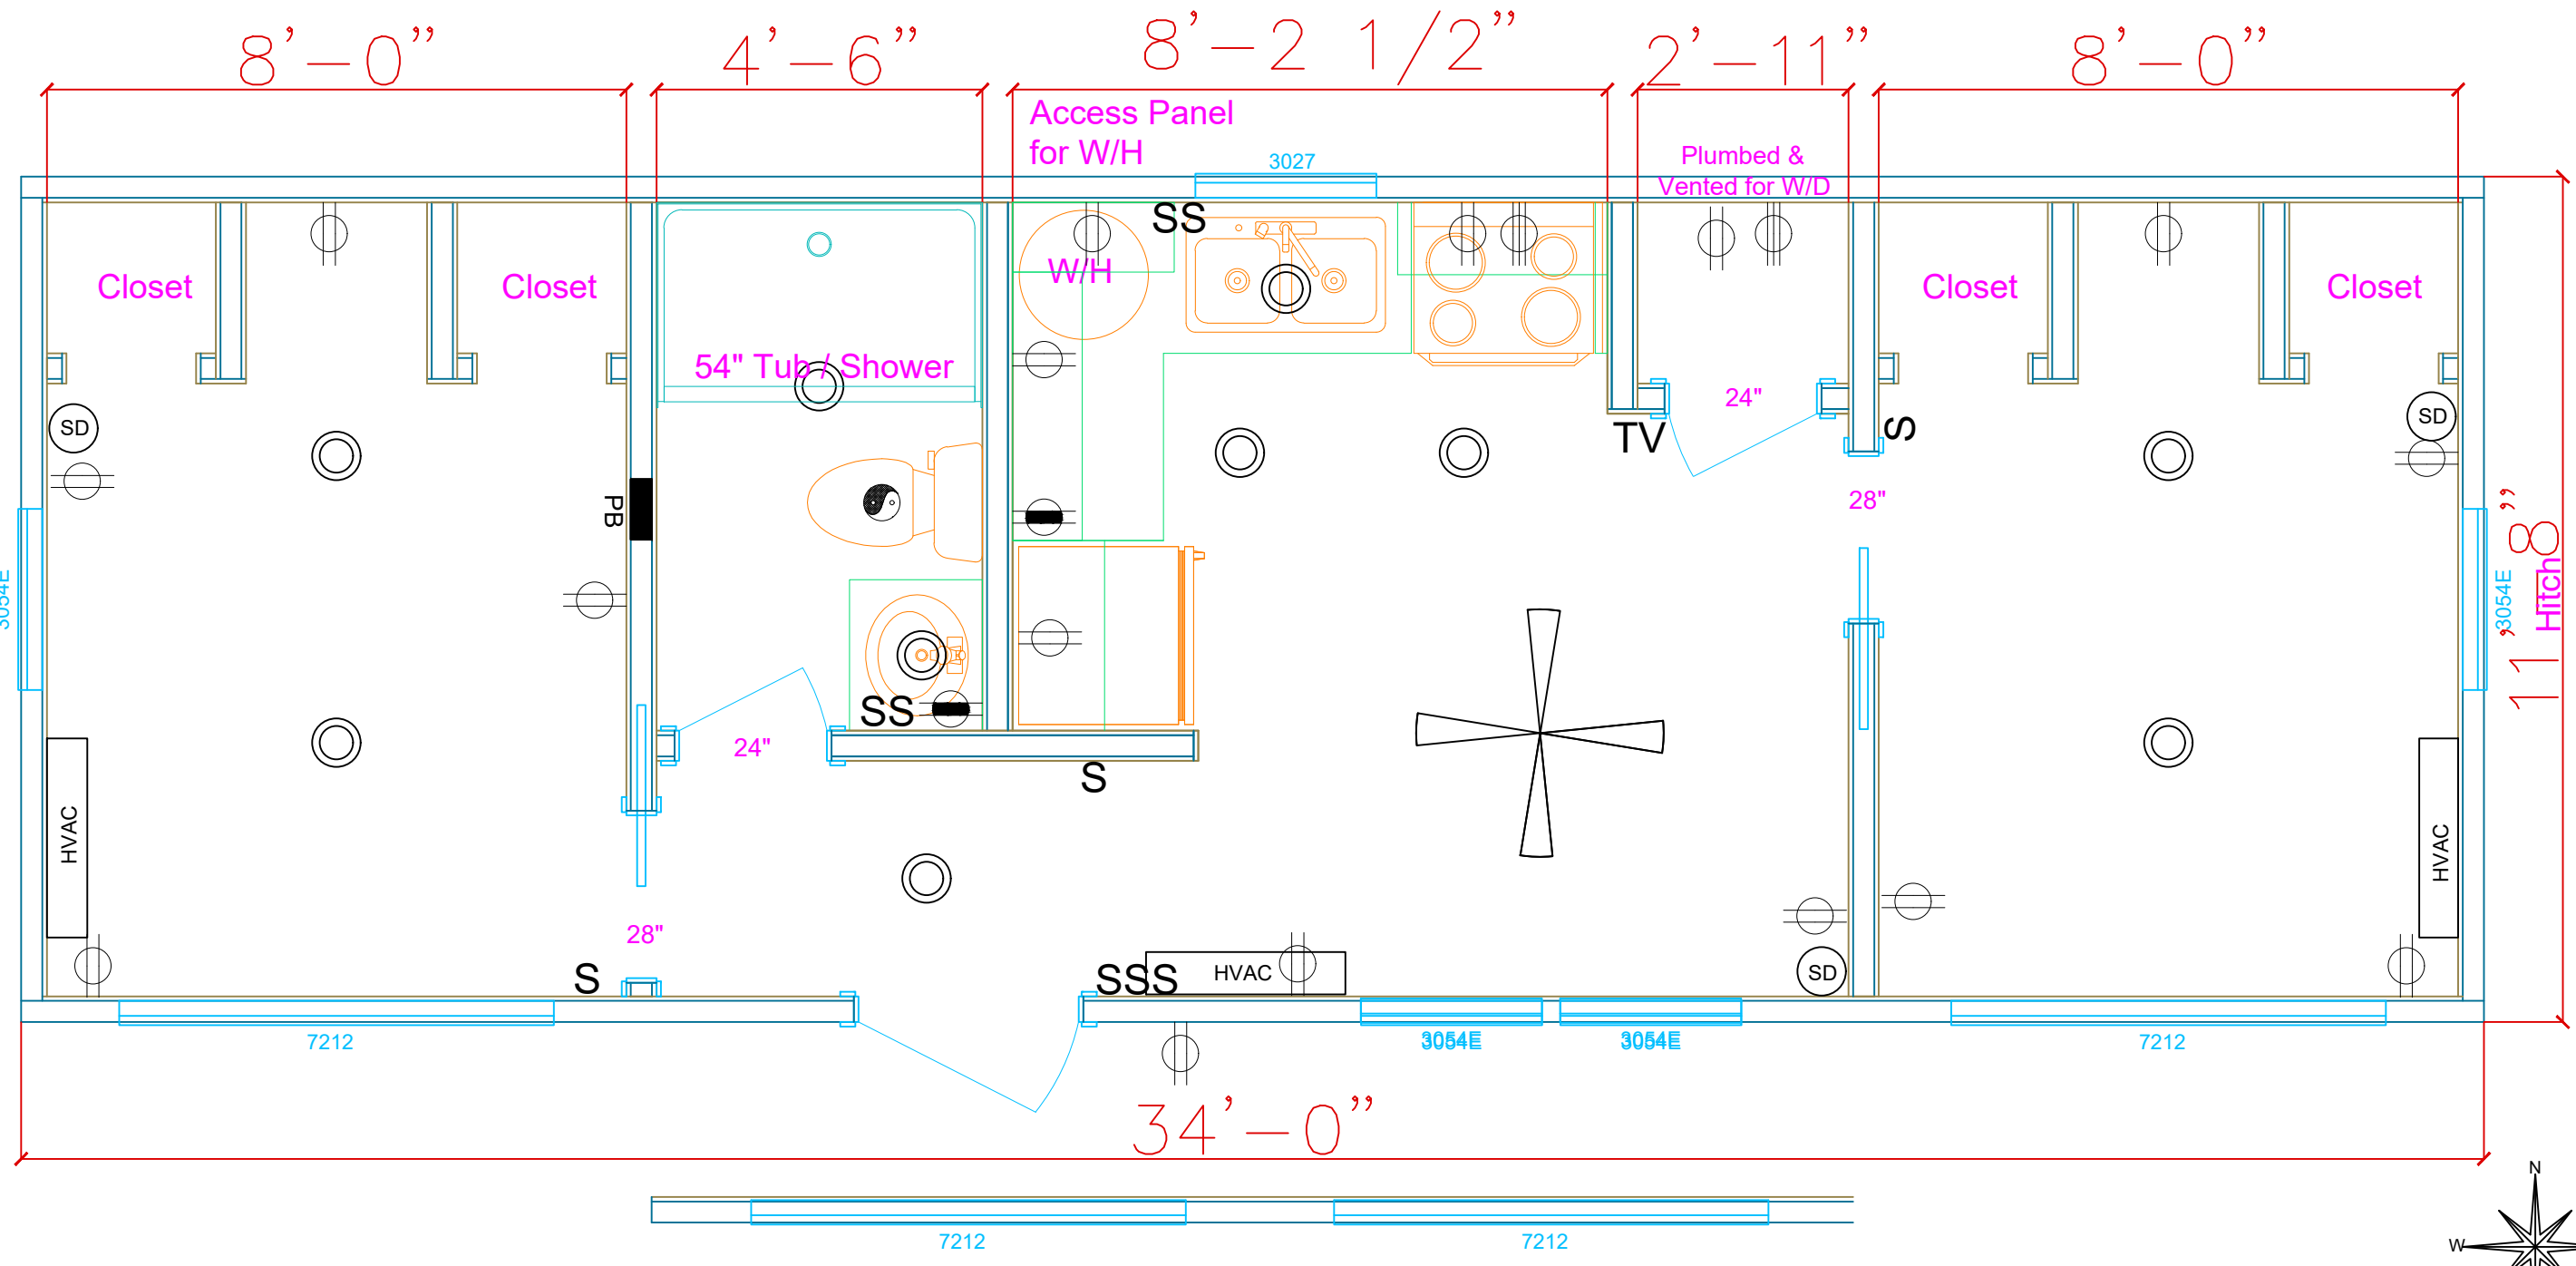

-  = Panel Box
-  = Smoke Detector
-  = Can Light
-  = Bathroom Vent
-  = 110 Receptacle
-  = GFI Receptacle
-  = 220 Receptacle

STONE CANYON HOMES

Drawn By: Tyler Stone

Date: 5/02/2022

Revision: _____ Date: _____

- Base Model -
Glenwood
XXXXX

2 BED 1 BATH
DIMENSIONS
34' X 11'-8"

Available (Y/N)

Date When Available: